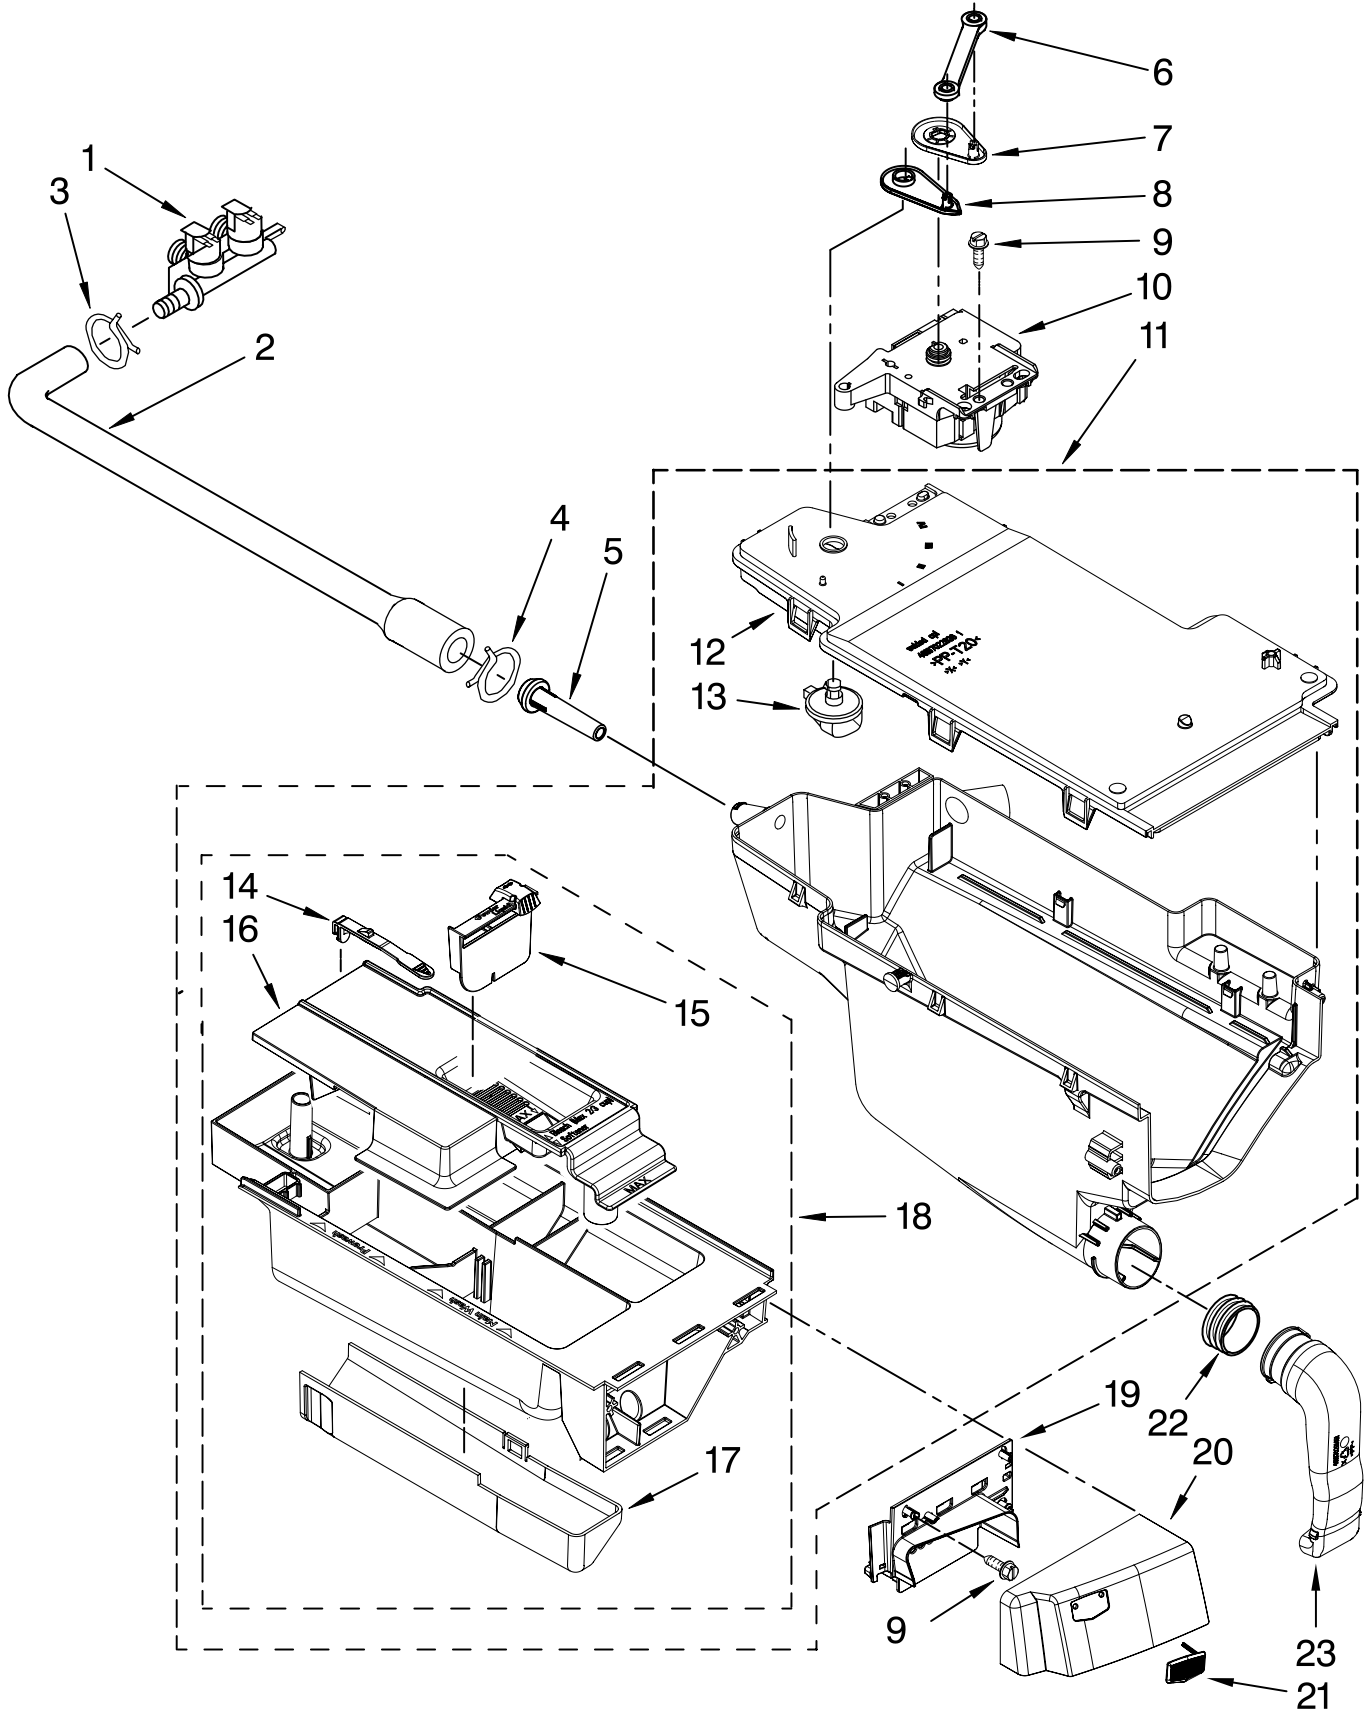

DISPENSER PARTS

For Model: MHWE300VW12
(White)

DISPENSER PARTS

For Model: MHWE300VW12
(White)

Illus.	Part	
No.	No.	DESCRIPTION
1	8182862	Valve, Inlet
2	W10168480	Hose, Inlet Valve To Dispenser
3	8181754	Clamp, Hose
4	8181751	Clamp, Hose
5	8183181	Nozzle, Inlet
6	8183183	Lever, Water Distribution
7	8183184	Cam, Actuator
8	W10161052	Lever, Connection
9	8181661	Screw
10	8183186	Actuator
11	W10157886	Dispenser, Complete (Includes Item 8)
12	W10164400	Plate, Distribution
13	8181712	Nozzle, Distribution
14	8181721	Hook, Drawer
15	W10121596	Separator, With Selection Slider
16	W10121598	Syphon, Bleach/Softener
17	8183179	Cover, Detergent Drawer
18	8183173	Drawer, Detergent (Complete)
19	W10248111	Bracket, Handle Fixation
20	W10248109	Handle, Drawer (Includes Items 19 & 21)
21	W10248108	Medallion
22	8181747	Seal
23	8181718	Tube, Dispenser To Bellow